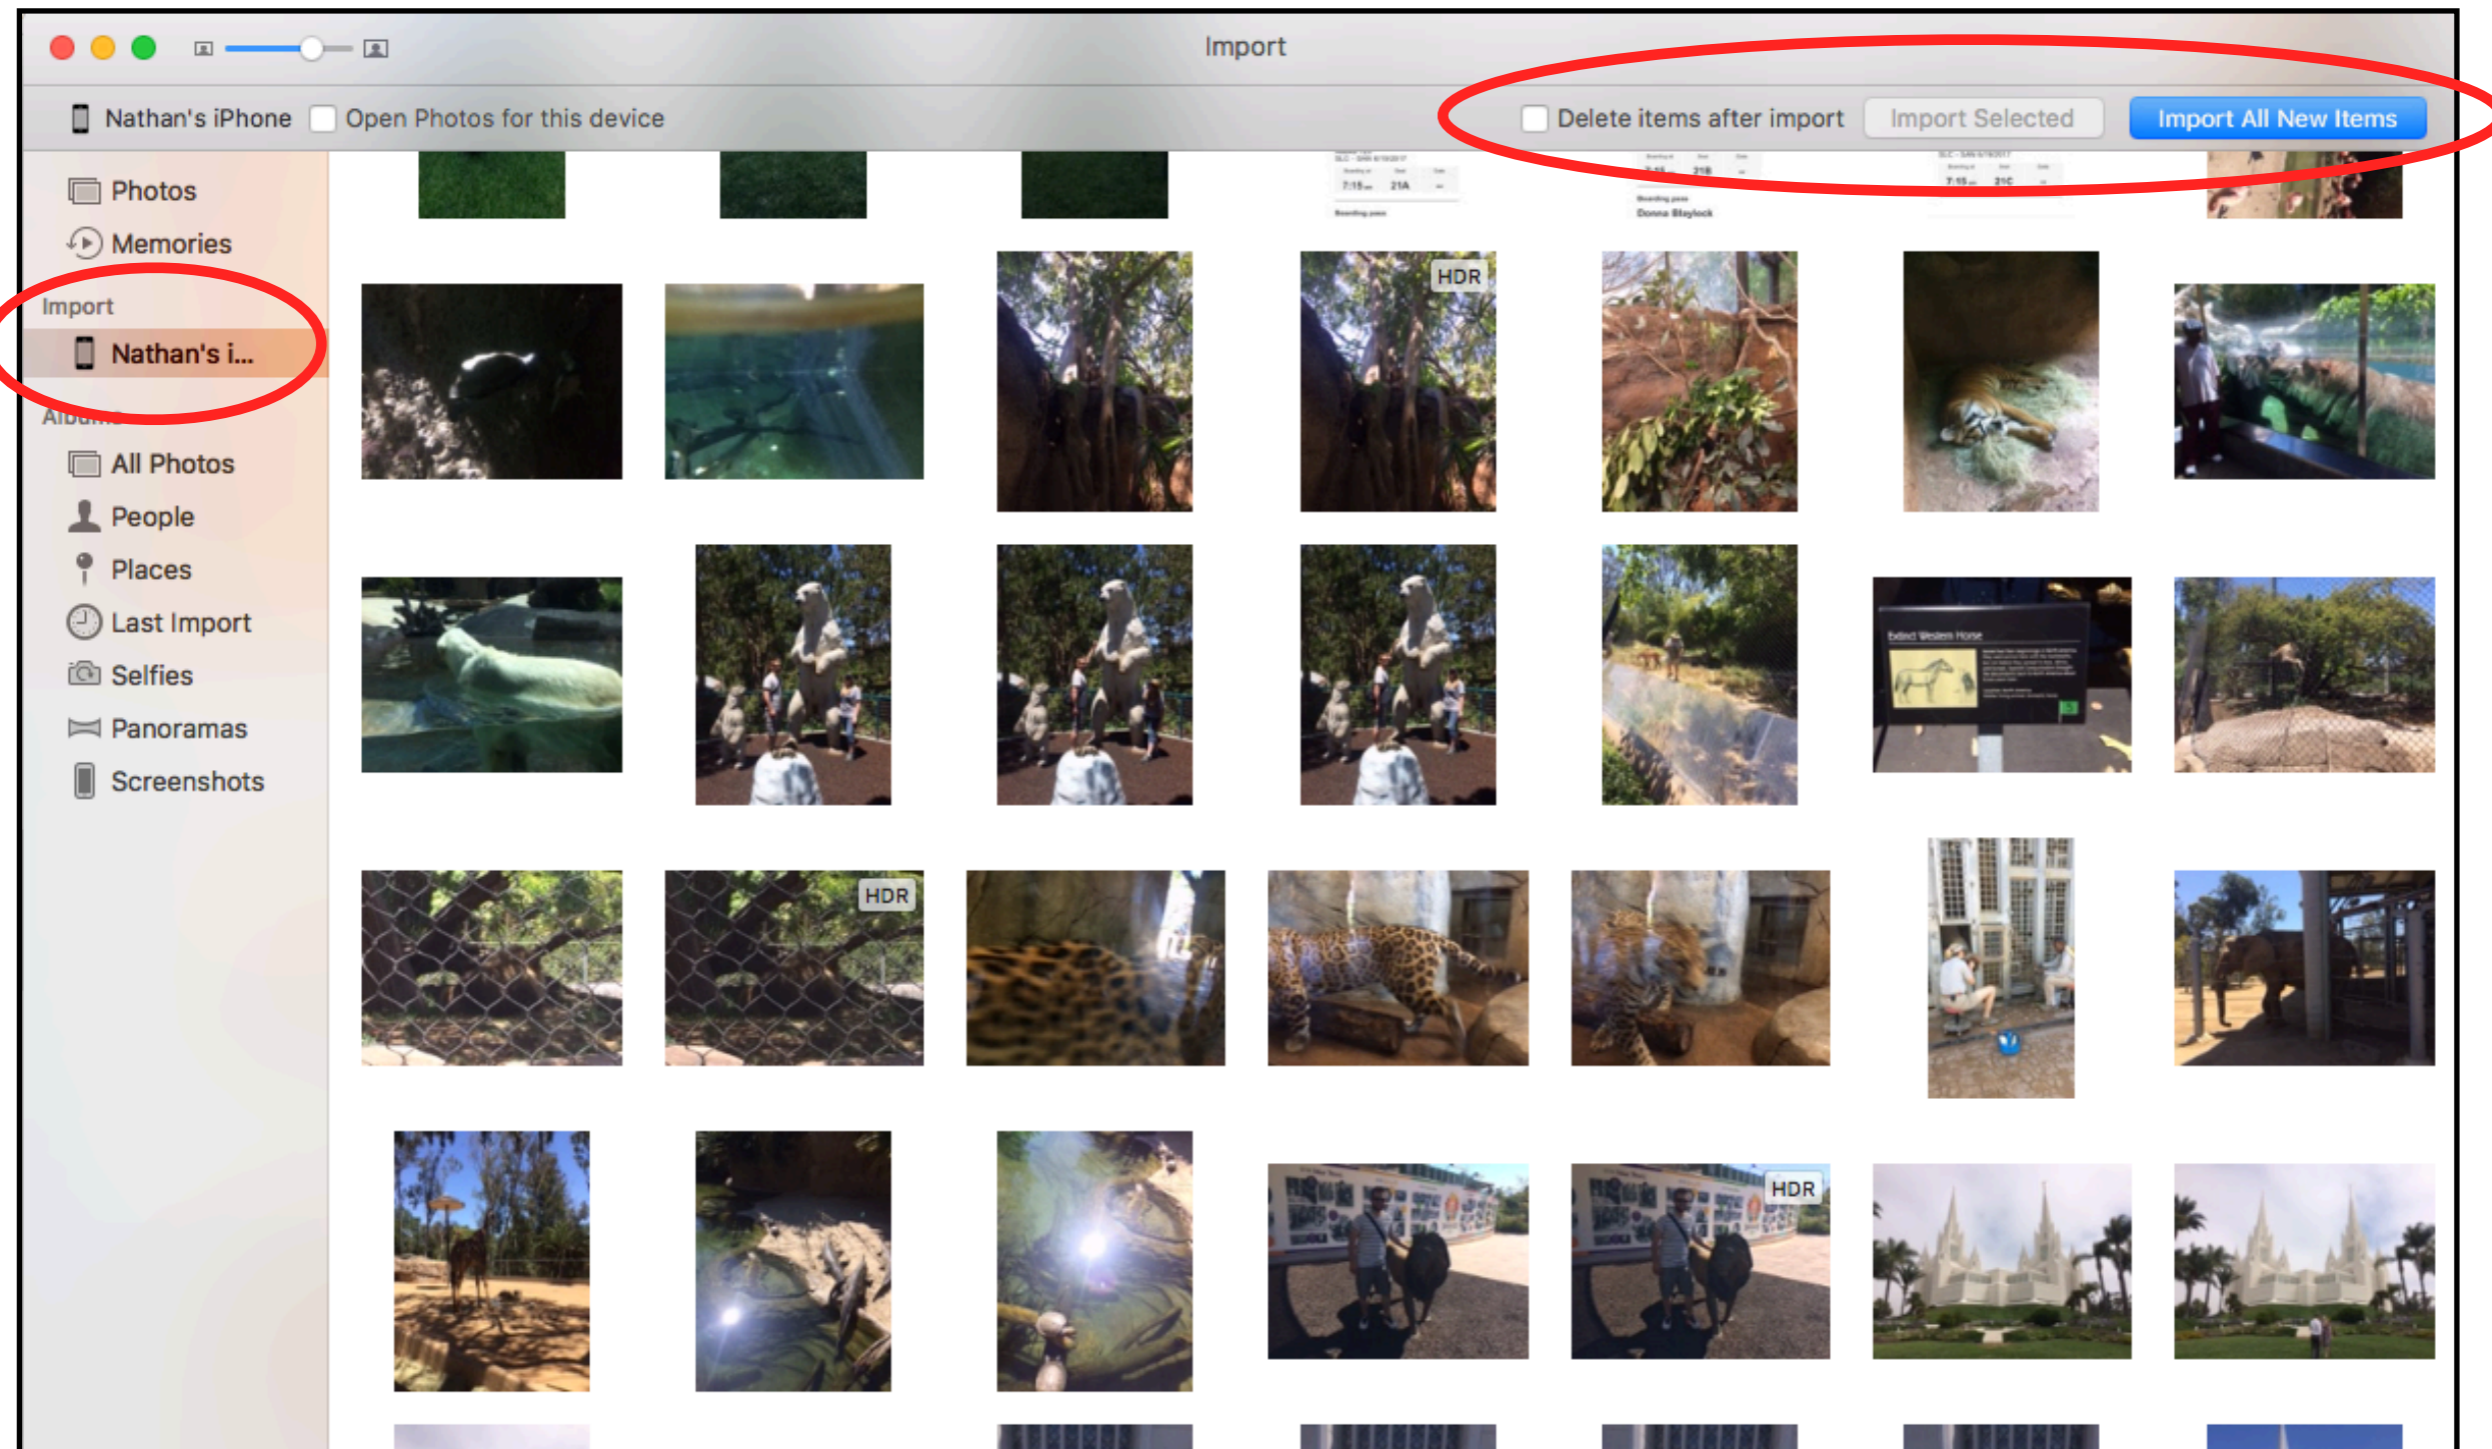

IPHOTOS > IMPORT FROM DEVICE

IMAGE CAPTURE - OPTION 2

Image Capture

Name	Kind	Date	File Size	Width	Height	
IMG_0960	JPG	Jul 15, 2017, 6:40:18 PM	2.6 MB	3,264	2,448	40° 111'
IMG_0961	JPG	Jul 15, 2017, 6:40:18 PM	2.4 MB	3,264	2,448	40° 111'
IMG_0959	PNG	Jul 13, 2017, 8:56:24 PM	127 KB	640	1,136	
IMG_0958	PNG	Jul 13, 2017, 8:55:42 PM	101 KB	640	1,136	
IMG_0957	PNG	Jul 13, 2017, 8:55:37 PM	110 KB	640	1,136	